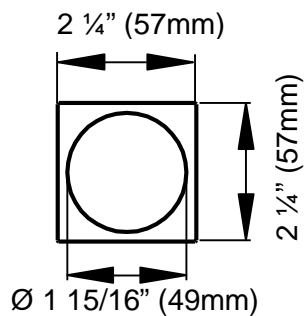

Sliding door handle set
Model EPD OS
by KARCHER DESIGN

Finish: satin stainless steel, polished stainless steel,

EPD OS:

Blind Roses ($\text{Ø} 2 \frac{7}{16}''$ (63mm)) suits $2 \frac{1}{8}''$ (54mm) door prep), finger pull, ($\text{Ø} 1 \frac{1}{8}''$ (29mm)) suits $1''$ (25mm) door prep)

Karcher article no:

EPD OS 71

EPD OS 72

Dimensional details

Please note: Karcher Design products are designed and measured in metric. The inch measurements are close approximations to the actual metric dimensions

Sliding door handle set
Model EPD OSQ
by KARCHER DESIGN

Finish: satin stainless steel, polished stainless steel
EPDQ OS:
Blind Roses inside and outside, finger pull
Dimensions: 2 1/4" x 2 1/4" x 3/8" (57 mm x 57 mm x 10 mm)

Karcher article no:
EPDOSQ 71
EPDOSQ 72

Dimensional details:

Please note: Karcher Design products are designed and measured in metric. The inch measurements are close approximations to the actual metric dimensions