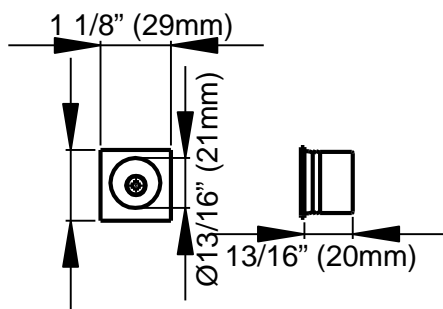

Sliding door handle set
Model EPD OS
by KARCHER DESIGN

Finish: satin stainless steel, polished stainless steel,

EPD OS:

Blind Roses ($\text{Ø} 2 \frac{7}{16}''$ (63mm)) suits $2 \frac{1}{8}''$ (54mm) door prep), finger pull, ($\text{Ø} 1 \frac{1}{8}''$ (29mm)) suits $1''$ (25mm) door prep)

Karcher article no:

EPD OS 71

EPD OS 72

Dimensional details

Please note: Karcher Design products are designed and measured in metric. The inch measurements are close approximations to the actual metric dimensions

Sliding door handle set
Model EPD OSQ
by KARCHER DESIGN

Finish: satin stainless steel, polished stainless steel
EPDQ OS:
Blind Roses inside and outside, finger pull
Dimensions: 2 1/4" x 2 1/4" x 3/8" (57 mm x 57 mm x 10 mm)

Karcher article no:
EPDOSQ 71
EPDOSQ 72

Dimensional details:

Please note: Karcher Design products are designed and measured in metric. The inch measurements are close approximations to the actual metric dimensions