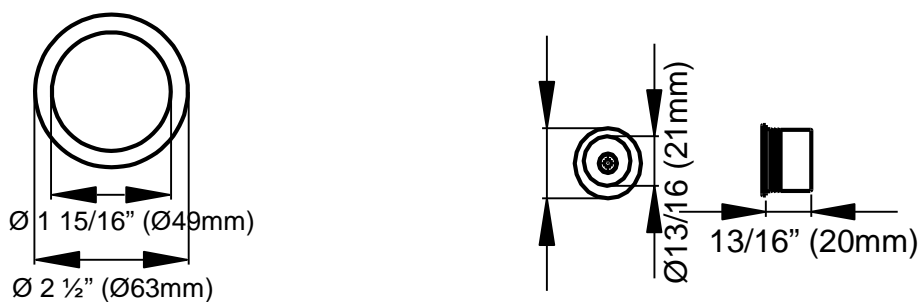

Sliding door handle set
Model EPD OS
by KARCHER DESIGN

Finish: satin stainless steel, polished stainless steel,

EPD OS:

Blind Roses ($\text{Ø} 2 \frac{7}{16}''$ (63mm)) suits $2 \frac{1}{8}''$ (54mm) door prep), finger pull, ($\text{Ø} 1 \frac{1}{8}''$ (29mm)) suits $1''$ (25mm) door prep)

Karcher article no:

EPD OS 71

EPD OS 72

Dimensional details

Please note: Karcher Design products are designed and measured in metric. The inch measurements are close approximations to the actual metric dimensions

Sliding door handle set
Model EPD OSQ
by KARCHER DESIGN

Finish: satin stainless steel, polished stainless steel
EPDQ OS:
Blind Roses inside and outside, finger pull
Dimensions: 2 1/4" x 2 1/4" x 3/8" (57 mm x 57 mm x 10 mm)

Karcher article no:
EPDOSQ 71
EPDOSQ 72

Dimensional details:

Please note: Karcher Design products are designed and measured in metric. The inch measurements are close approximations to the actual metric dimensions